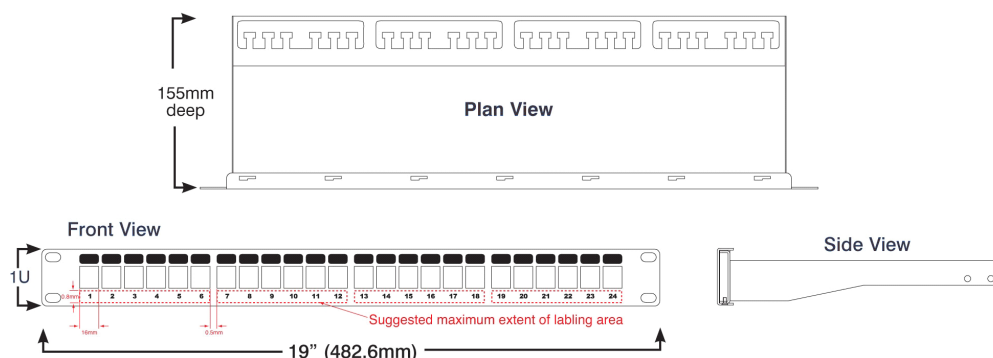

## Product Overview

Excel keystone jack patch panel frames are available for mounting of the range of screened and unscreened Excel toolless keystone jacks.

A rear management tray with purposely designed cable tie positions, is supplied with each panel which is fitted without the need for any tools or fixings by simply snapping it into place.

## Product Specifications

Feature	Values
Suitable for number of outlets / modules	16
Category	Keystone Jack dependent
Number of rack units (RU)	1
Colour	Chrome
Mounting method	19 inch mounting
Height	44 mm
Width	483 mm
Depth	155 mm

## Product drawing